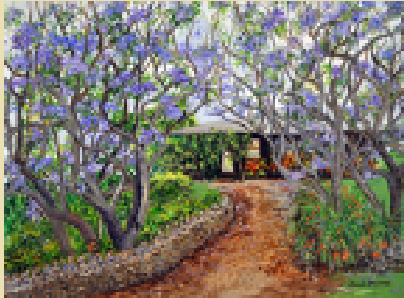

Sarah K. Howard

Fine Art from Maui, Hawaii

Note Card Selections Horizontal Fold

Kula Jacarandas

Ginger & Heliconia

Golden Day at Kihei Beach

TO ORDER:

www.SarahKHoward.com • 808-665-5995

4471 L. Honoapiilani Road, #215, Lahaina, HI 96761

Sarah K. Howard

Fine Art from Maui, Hawaii

Note Card Selections Horizontal Fold

Honolua Store

Kapalua Bay

Joe's Beach House

Upcountry Maui

Holiday Cards

Christmas at the Beach

Christmas Canoe

Christmas Blue House

Christmas Green House

Christmas Palm

Christmas White House

TO ORDER: